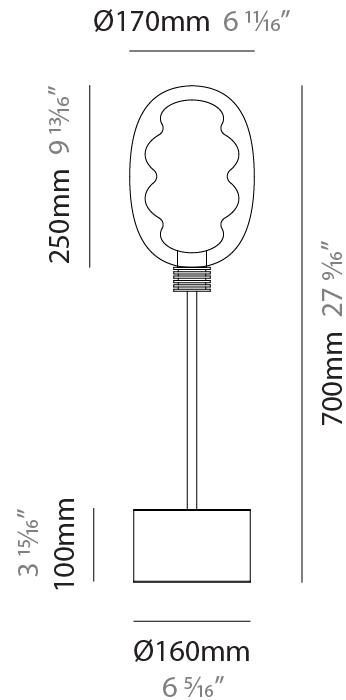

DALMA PORTABLE

D144040-

base number   Color   Holder   Finish
Temperature   Options   Options

1. To build a product code in our configurator select the specify button on the base model # product page
2. To build a manual product code on this datasheet choose from the options listed below in blue font and add the suffix to the base model #

GENERAL

Series: Dalma
Partner: Cangini & Tucci
Division: Design
Installation: Portable
Product Type: Table
Mounting Location: Table

PHYSICAL

Shape: Oval
Diameter (mm): 170
Diameter (in): 6 ¹¹/₁₆
Height (mm): 700
Height (in): 27 ⁹/₁₆
Fixture Finish: [AMB](#) / [GRN](#) / [PNK](#) / [RUB](#) / [SKB](#) / [SMK](#) / [TOB](#) / [TRA](#) / [SWH](#)
Holder Finish: [BCN](#) / [CHA](#) / [FGD](#)
Fixture Material: Glass / Metal
Primary Material: Glass - Borosilicate

ELECTRICAL

Lamp Type: LED (Zhaga Standard)
Input Wattage (W): 9
Dimming: Non-Dimming / Phase Dimming (120vac Only)
Driver Included: Yes
Driver Location: Integrated
Driver Type: Constant Current- Universal
Driver Class: Class 2
Input Voltage (V): 120
Constant Current (MA): 350

LED

Color Temperature (°K): [2700](#) / [3000](#)
Max. Delivered Lumen (lm): 1125
CRI: >95 CRI
Lamp Life (hrs): 50000

OPTICAL

RATINGS AND CERTIFICATIONS

Certified By: Certified for North American Standards
IP rating: IP20

PROJECT
TYPE
SPECIFIER
QUANTITY
DATE