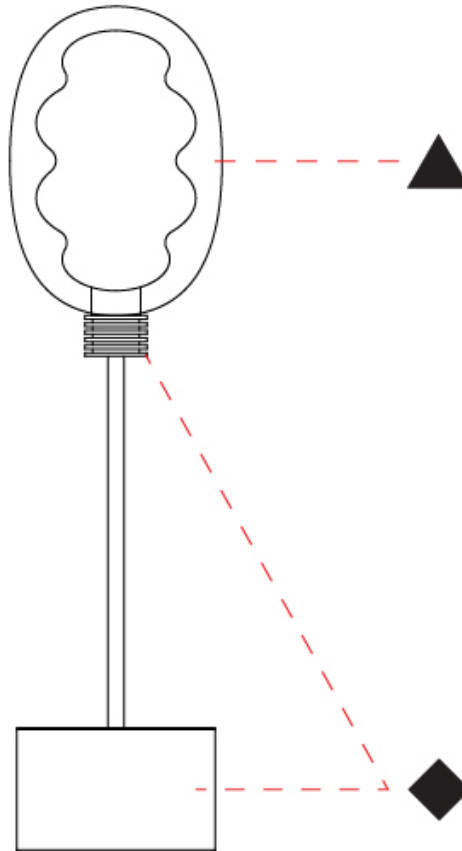

DALMA PORTABLE

D144040-

PROJECT
TYPE
SPECIFIER
QUANTITY
DATE

D