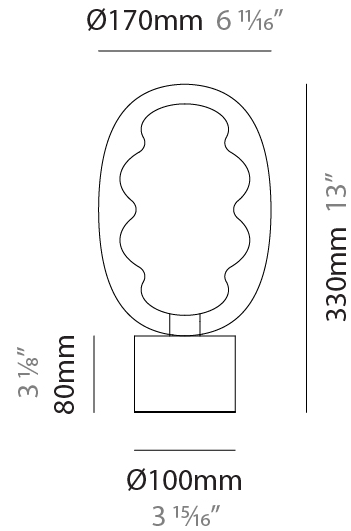

DALMA PORTABLE

D144038-

base number   Color   Holder   Finish
Temperature   Options   Options

1. To build a product code in our configurator select the specify button on the base model # product page
2. To build a manual product code on this datasheet choose from the options listed below in blue font and add the suffix to the base model #

GENERAL

Series: Dalma
Partner: Cangini & Tucci
Division: Design
Installation: Portable
Product Type: Table
Mounting Location: Table

PHYSICAL

Shape: Oval
Diameter (mm): 170
Diameter (in): 6 ¹¹/₁₆
Height (mm): 330
Height (in): 13
Fixture Finish: [AMB](#) / [GRN](#) / [PNK](#) / [RUB](#) / [SKB](#) / [SMK](#) / [TOB](#) / [TRA](#) / [SWH](#)
Holder Finish: [BCN](#) / [CHA](#) / [FGD](#)
Fixture Material: Glass / Metal
Primary Material: Glass - Borosilicate

ELECTRICAL

Lamp Type: LED (Zhaga Standard)
Input Wattage (W): 9
Dimming: Non-Dimming / Phase Dimming (120vac Only)
Driver Included: Yes
Driver Location: Integrated
Driver Type: Constant Current- Universal
Driver Class: Class 2
Input Voltage (V): 120
Constant Current (MA): 350

LED

Color Temperature (°K): [2700](#) / [3000](#)
Max. Delivered Lumen (lm): 1125
CRI: >95 CRI
Lamp Life (hrs): 50000

OPTICAL

RATINGS AND CERTIFICATIONS

Certified By: Certified for North American Standards
IP rating: IP20

PROJECT
TYPE
SPECIFIER
QUANTITY
DATE